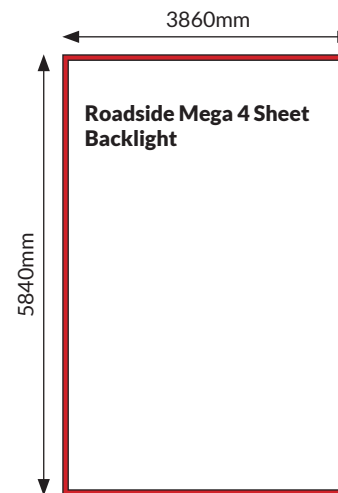

Roadside Mega 4 Sheet Backlight **specifications & guidelines**

Artwork Specifications

Size: 386mm x 584mm (tenth size)
Safe copy area: 382mm x 580mm
DPI: 400dpi (minimum) / 600dpi (best)
File Type: CMYK
File Format: High Resolution PDF
Text Format: Outlined vectors for upscaling

Full Size: 3860mm x 5840mm
Safe Copy Area: 3820mm x 5800mm
(Reference only, not for supplying artwork)

-  **Full poster size** (background image to extend to trim - plus additional 3mm bleed)
-  **Safe copy area**