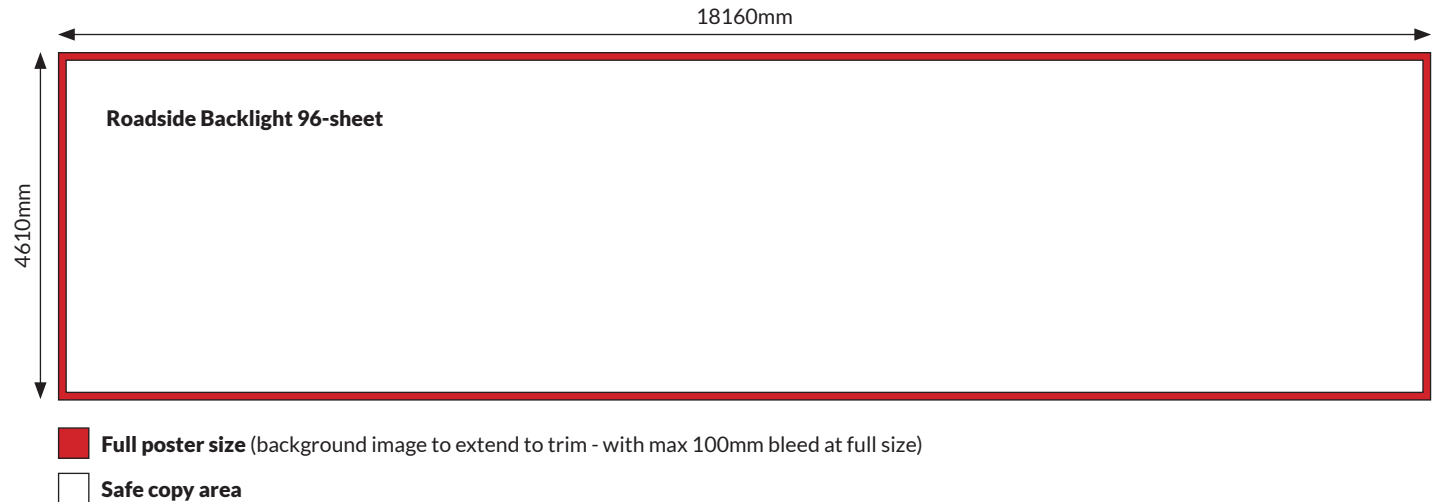

Roadside Mega 96-sheet Backlight **specifications & guidelines**

Artwork Specifications

Size: 1816mm x 461mm (tenth size)
Safe copy area: 1796mm x 441mm
DPI: 400dpi (minimum) / 600dpi (best)
File Type: CMYK
File Format: High Resolution PDF
Text Format: Outlined vectors for upscaling

Full Size: 18160mm x 4610mm
Safe Copy Area: 17960mm x 4410mm
(Reference only, not for supplying artwork)

ARTWORK DEADLINE - 10 WORKING DAYS PRIOR TO GOING LIVE - Send artwork to allstaff.uk@hi-rezz.com using WeTransfer or similar.