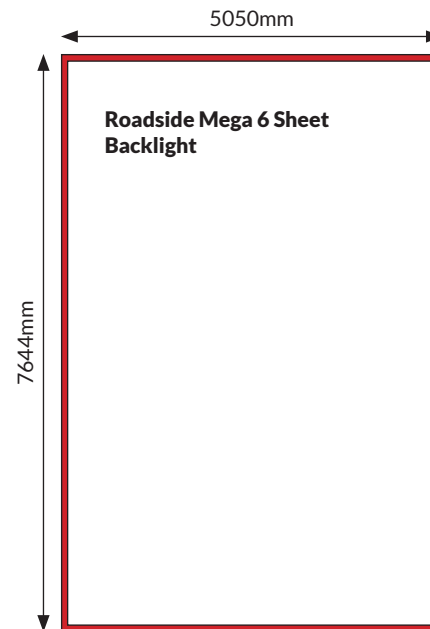

Roadside Mega 6 Sheet Backlight **specifications & guidelines**

Artwork Specifications

Size: 505mm x 764.4mm (tenth size)
Safe copy area: 488.2mm x 747.6mm
DPI: 400dpi (minimum) / 600dpi (best)
File Type: CMYK
File Format: High Resolution PDF
Text Format: Outlined vectors for upscaling

Full Size: 5050mm x 7644mm
Safe Copy Area: 4882mm x 7476mm
(Reference only, not for supplying artwork)

-  **Full poster size** (background image to extend to trim - plus additional 3mm bleed)
-  **Safe copy area**