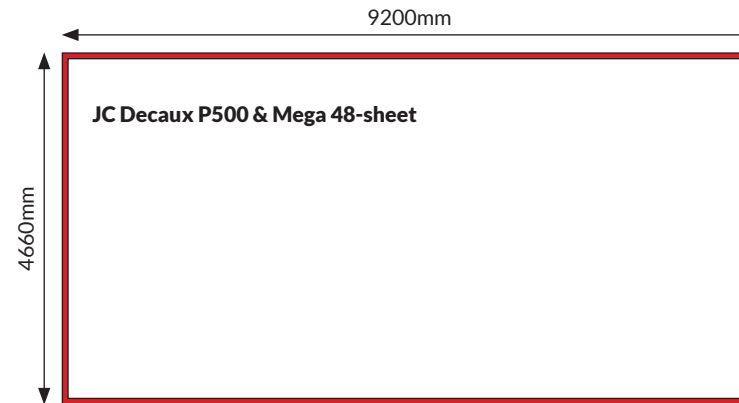

JC Decaux P500 & Mega 48-sheet **specifications & guidelines**

Artwork Specifications

Size: 920mm x 466mm (tenth size)
Safe copy area: 910mm x 456mm
DPI: 400dpi (minimum) / 600dpi (best)
File Type: CMYK
File Format: High Resolution PDF
Text Format: Outlined vectors for upscaling

Full Size: 9200mm x 4660mm
Safe Copy Area: 9100mm x 4560mm
(Reference only, not for supplying artwork)

-  **Full poster size** (background image to extend to trim - with additional 100mm bleed at full size)
-  **Safe copy area**