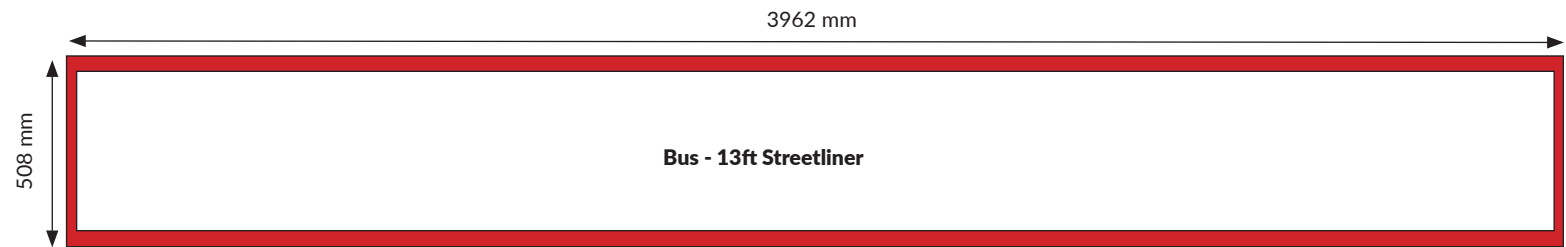

Bus - 13ft Streetliner **specifications & guidelines**

Artwork Specifications

Size: 3962mm x 508mm (full size)
Safe copy area: 3911mm x 425mm
DPI: 200dpi (minimum) / 400dpi (best)
File Type: CMYK
File Format: High Resolution PDF
Text Format: Outlined vectors for upscaling