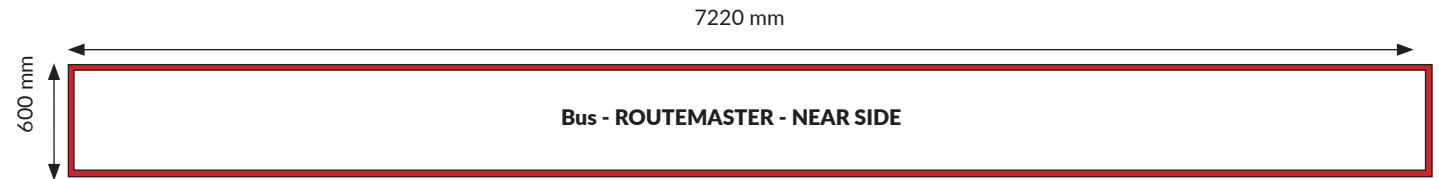

Bus - Routemaster - Near Side **specifications & guidelines**

Artwork Specifications

Size: 7220mm x 600mm (full size)
Safe copy area: 7156mm x 536mm
DPI: 200dpi (minimum) / 400dpi (best)
File Type: CMYK
File Format: High Resolution PDF
Text Format: Outlined vectors for upscaling

(Reference only, not for supplying artwork)

Full poster size (background image to extend to trim - with additional 3mm bleed at full size)

Safe copy area

ARTWORK DEADLINE - 15 WORKING DAYS PRIOR TO GOING LIVE - Send artwork to allstaff.uk@hi-rezz.com using WeTransfer or similar.

* ALL Global / TFL / London Underground & Buses MUST have artwork copy approved before going to print. Please allow an additional week for the approval process.