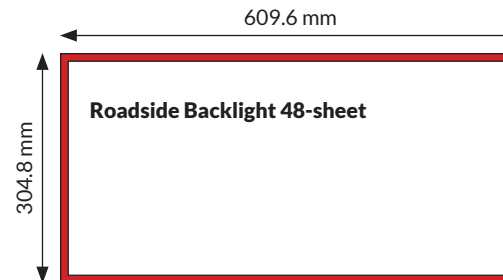

Roadside Backlight 48-sheet **specifications & guidelines**

Artwork Specifications

Size: 609.6mm x 304.8mm (tenth size)
Safe copy area: 589.6mm x 284.8mm
DPI: 350dpi (minimum) / 500dpi (best)
File Type: CMYK
File Format: High Resolution PDF
Text Format: Outlined vectors for upscaling

Full Size: 6096mm x 3048mm
Safe Copy Area: 5896mm x 2848mm
(Reference only, not for supplying artwork)

-  **Full poster size** (background image to extend to trim - with additional 100mm bleed at full size)
-  **Safe copy area**