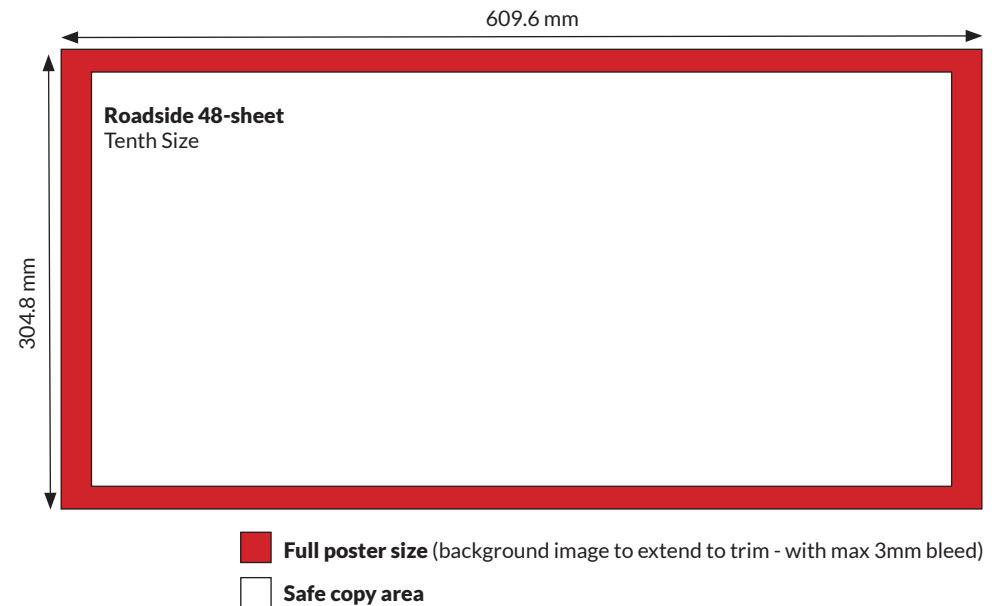

Universal Roadside Paper 48-sheet **specifications & guidelines**

Artwork Specifications

Size: 609.6mm x 304.8mm (tenth size)
Safe copy area: 569.6mm x 274.8mm
DPI: 350dpi (minimum) / 500dpi (best)
File Type: CMYK
File Format: High Resolution PDF
Text Format: Outlined vectors for upscaling

Full Size: 6096mm x 3048mm
Safe Copy Area: 5696mm x 2748mm
(Reference only, not for supplying artwork)

ARTWORK DEADLINE - 10 WORKING DAYS PRIOR TO GOING LIVE - Send artwork to allstaff.uk@hi-rezz.com using WeTransfer or similar.