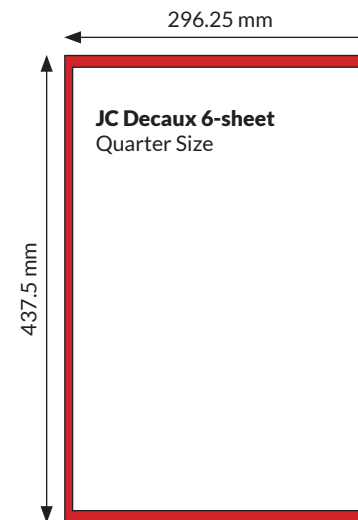

JC Decaux Paper 6-sheet **specifications & guidelines**

Artwork Specifications

Size: 296.25mm x 437.50mm (quarter size)
Safe copy area: 290mm x 427.5mm
DPI: 300dpi (minimum) / 450dpi (best)
File Type: CMYK
File Format: High Resolution PDF
Text Format: Outlined vectors for upscaling

Full Size: 1185mm x 1750mm
Safe Copy Area: 1160mm x 1710mm
(Reference only, not for supplying artwork)

-  **Full poster size** (background image to extend to trim - plus additional 3mm bleed)
-  **Safe copy area**