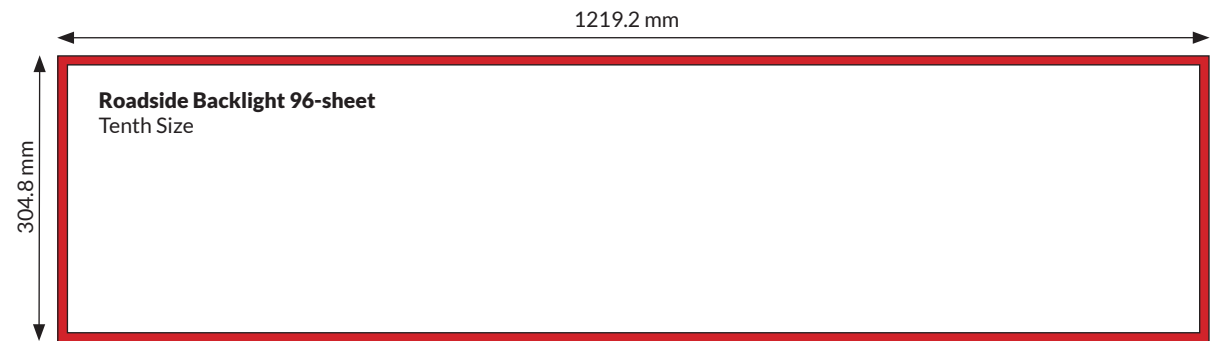

Roadside Backlight 96-sheet **specifications & guidelines**

Artwork Specifications

Size: 1219.2mm x 304.8mm (tenth size)
Safe copy area: 1199.2mm x 284.8mm
DPI: 400dpi (minimum) / 600dpi (best)
File Type: CMYK
File Format: High Resolution PDF
Text Format: Outlined vectors for upscaling

Full Size: 12192mm x 3048mm
Safe Copy Area: 11992mm x 2848mm
(Reference only, not for supplying artwork)

-  **Full poster size** (background image to extend to trim - with max 10mm bleed)
-  **Safe copy area**